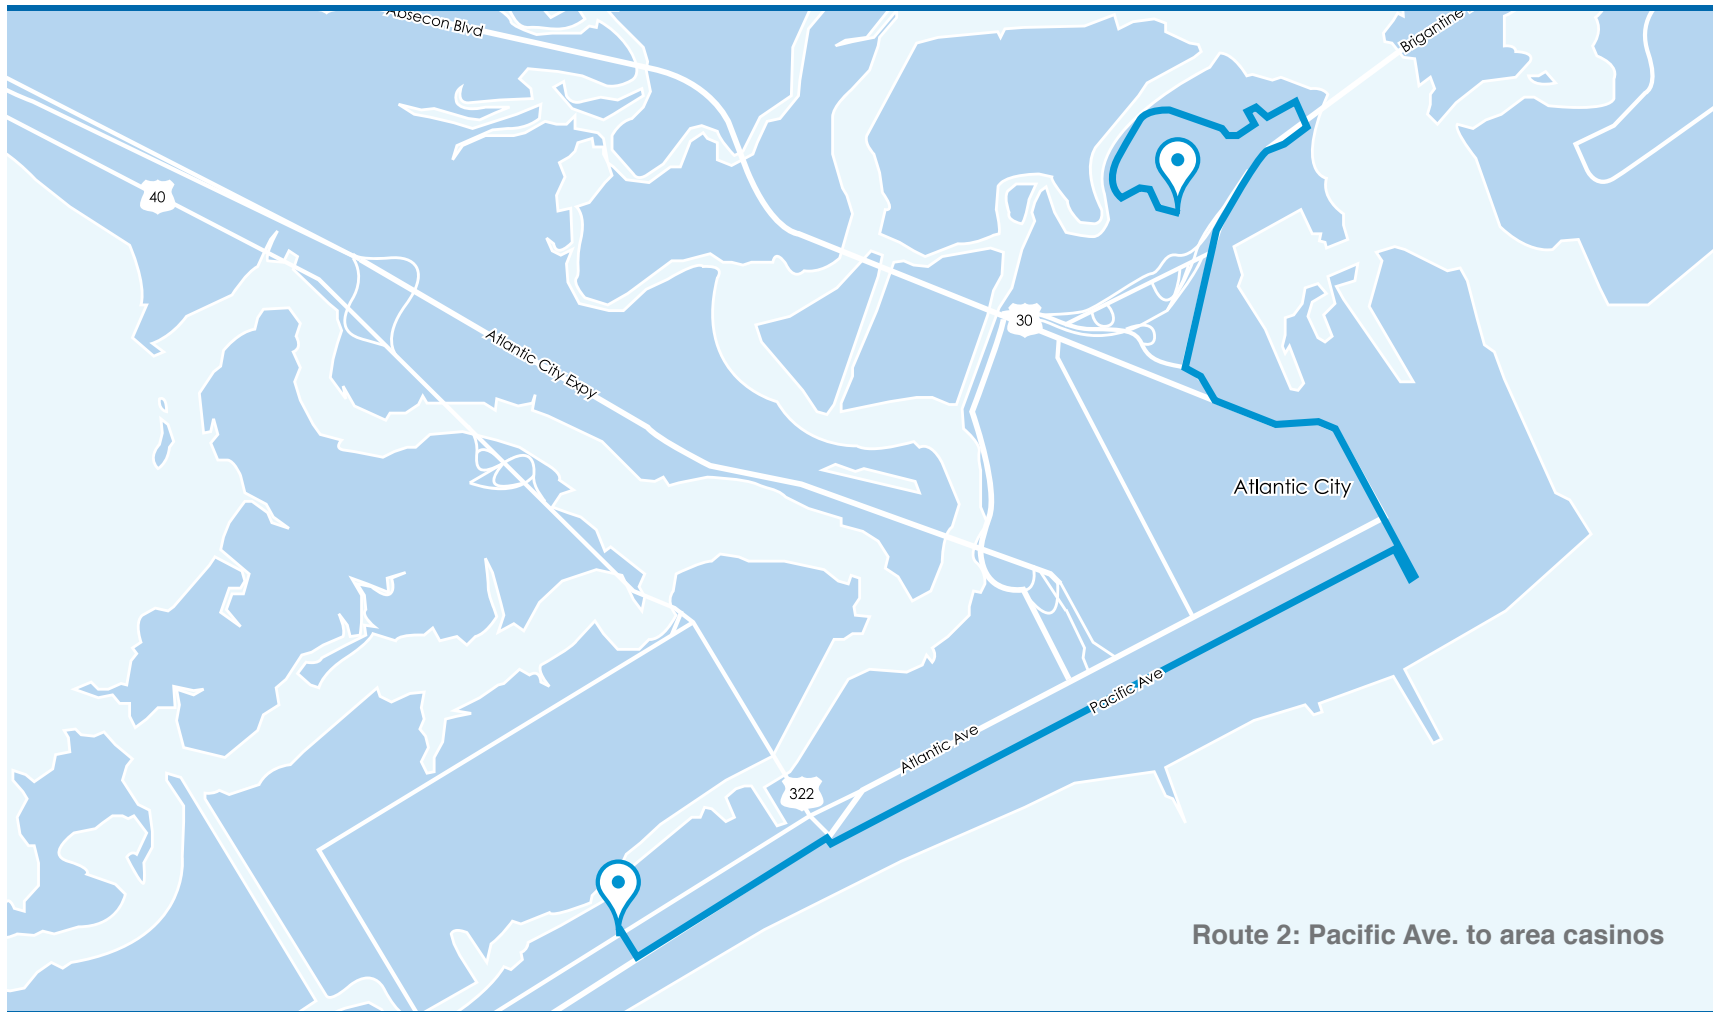

Atlantic City Jitneys

FACTS

Annual Impressions:	150,000,000
Annual Passengers:	4,000,000
Available Vehicles:	190

ROUTES

- Route 1: Pacific Ave. to Gardener's Basin
- Route 2: Pacific Ave. to area casinos
- Route 3: Shuttle service to AC International Airport
- Route 4: Sea Isle City, Memorial Day through Labor Day

Jitneys travel 24/7 throughout the entire city of Atlantic City/County. They transport passengers to every Casino Property, Rail Terminal, Convention Center, Boardwalk Hall and the Marina District. 190 vehicles make up the AC Jitney fleet. Jitneys can be chartered for special events.

Atlantic City Jitneys

Atlantic City Jitneys

Atlantic City Jitneys

Atlantic City Jitneys